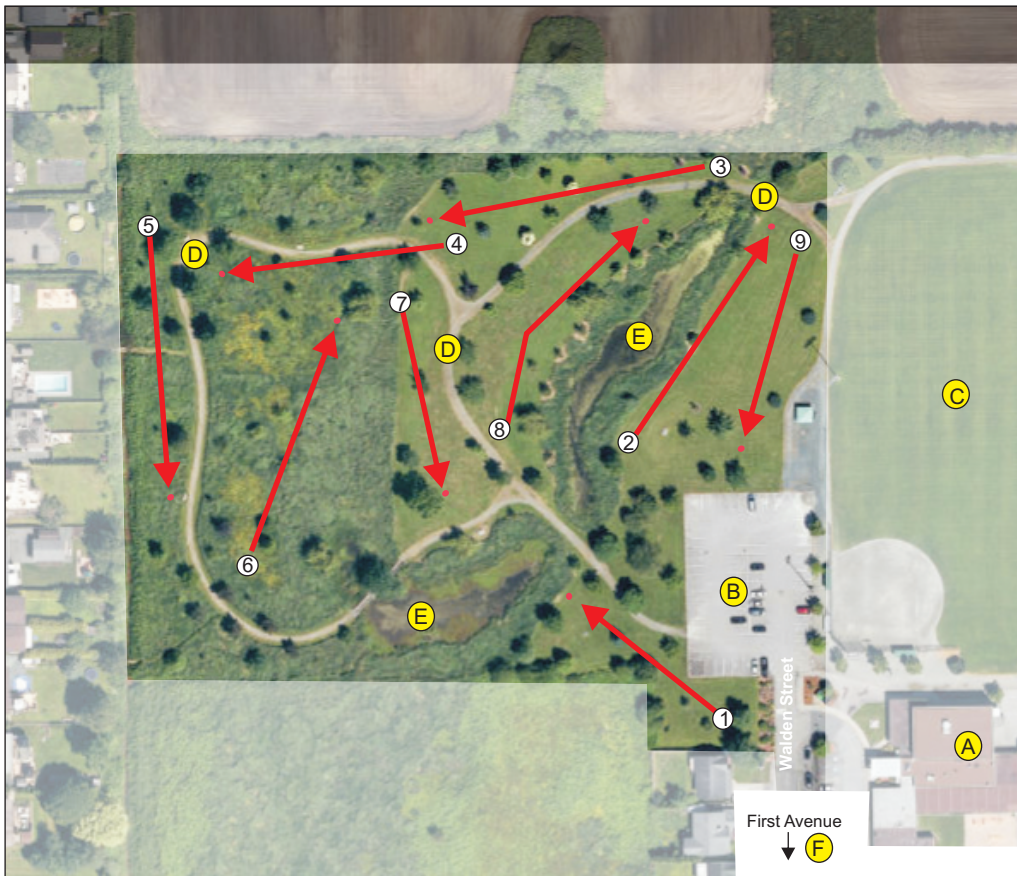

### Distances (all par 3)

- Hole 1 = 236 ft (72 m)
- Hole 2 = 230 ft (70 m)
- Hole 3 = 278 ft (85 m)
- Hole 4 = 230 ft (70 m)
- Hole 5 = 236 ft (72 m)
- Hole 6 = 265 ft (80 m)
- Hole 7 = 236 ft (72 m)
- Hole 8 = 255 ft (78 m)
- Hole 9 = 246 ft (75 m)

**Total** 2212 ft ( 674m)

--	--	--	--

③ Tee Box area      ● Disc golf basket / target

↘ Fairway area and direction

- Ⓐ FG Leary Fine Arts Elementary School
- Ⓑ Parking for Walden Park
- Ⓒ Baseball Fields
- Ⓓ Gravel Walkways for park users
- Ⓔ Walden Ponds
- Ⓕ City Transit available on First Avenue